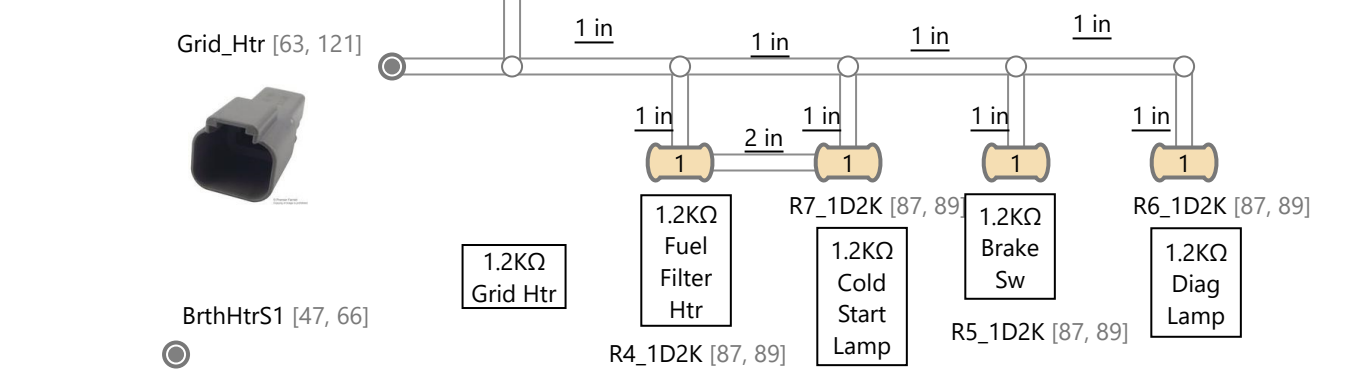

Ship loose 2x 0462-201-16141 in baggy

BREATHER HEATER CONNECTOR Cap W2S