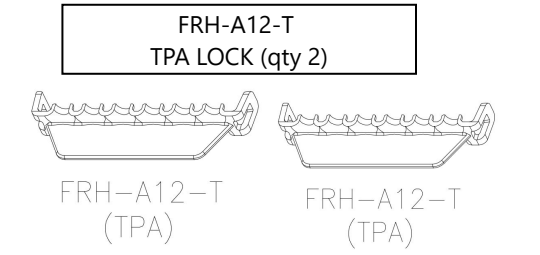

FRH-A12-T TPA LOCK (8by 2)

FRH-A12-T (TPA)

FRH-A12-T (TPA)

ALT_EXCITE [3, 4, 5, 6, 7]